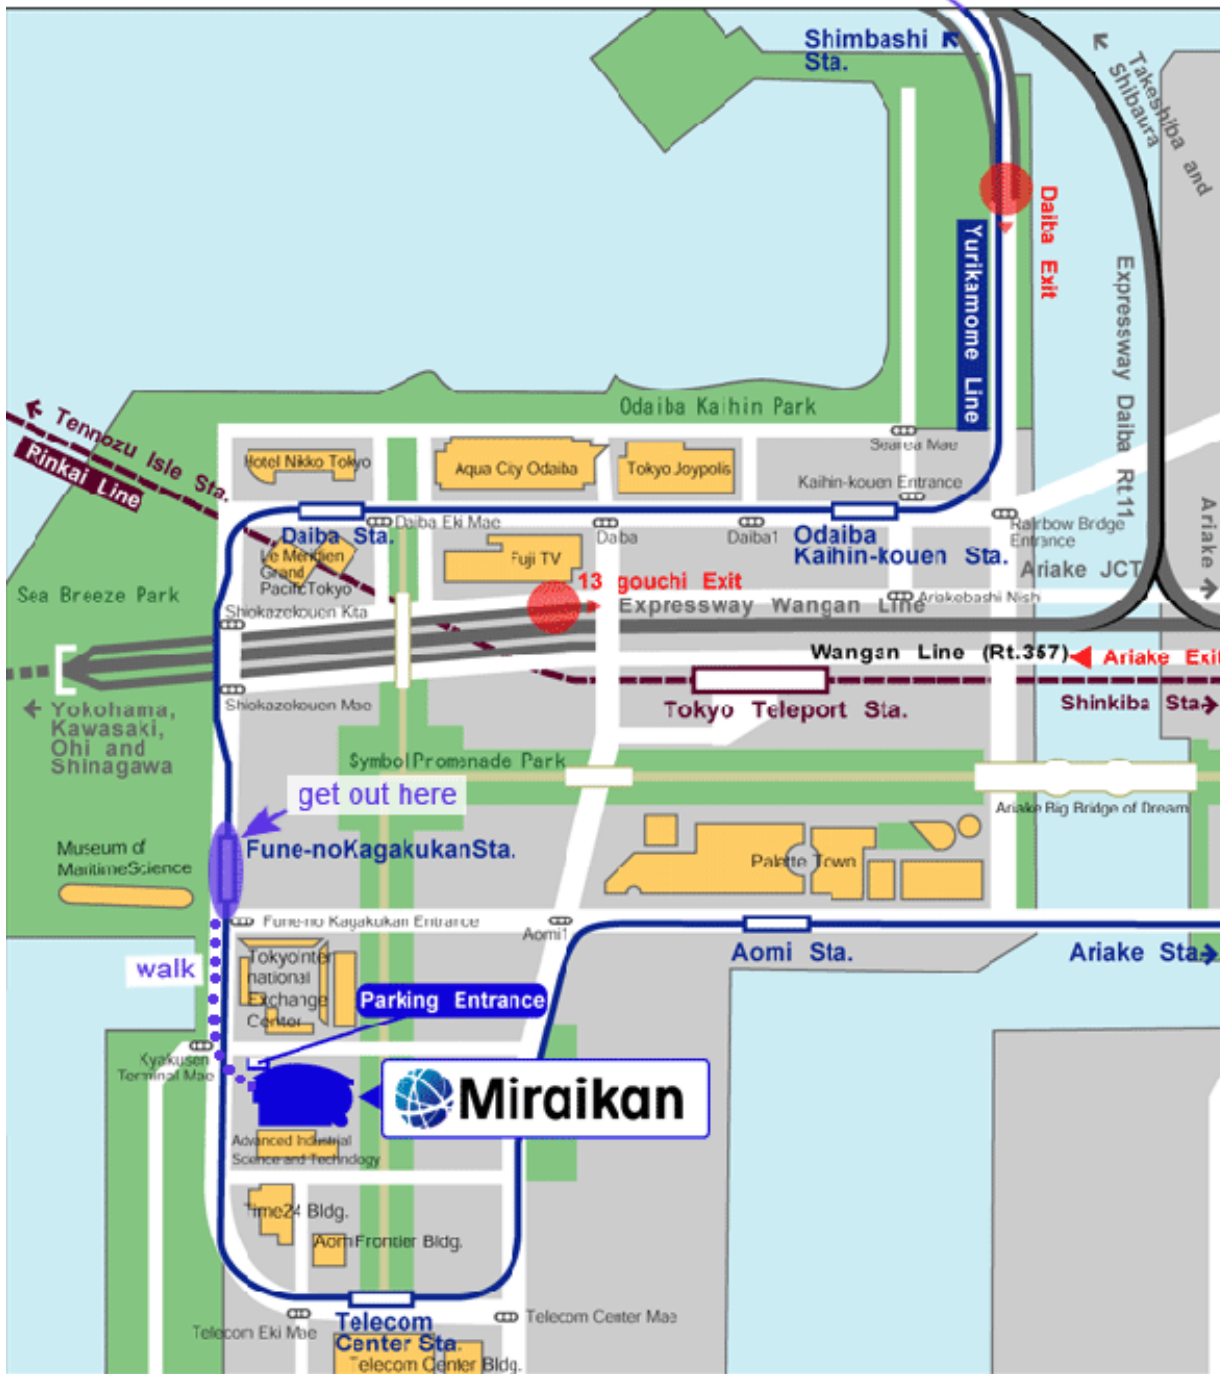

## Directions from Hotel Villa Fontaine Shiodome to MeSci

- The map below shows the respective locations of the hotel and the conference venue.

Starting from the hotel --

- **At Shiodome Station:**

- The station is located at the Shiodome building.
  - When leaving the hotel to go to the Shiodome Station, go **UP** the escalator. The station is one floor above the ground level.

ticket gate at Shiodome station

- Take the **Yurikamome Line** train from **Shiodome Station** to **Fune-no-Kagakukan Station** -- a 15 minute train ride.

platform

get on the train "to Ariake"

the hotel is this way

- At Fune-no-Kagakukan Station:

ad board for MeSci

ticket gate (from the outside)

turn right to the bridge

- After you leave the station, it is a 5-minute walk to the Museum.

Cross this bridge.

Now turn to the right.