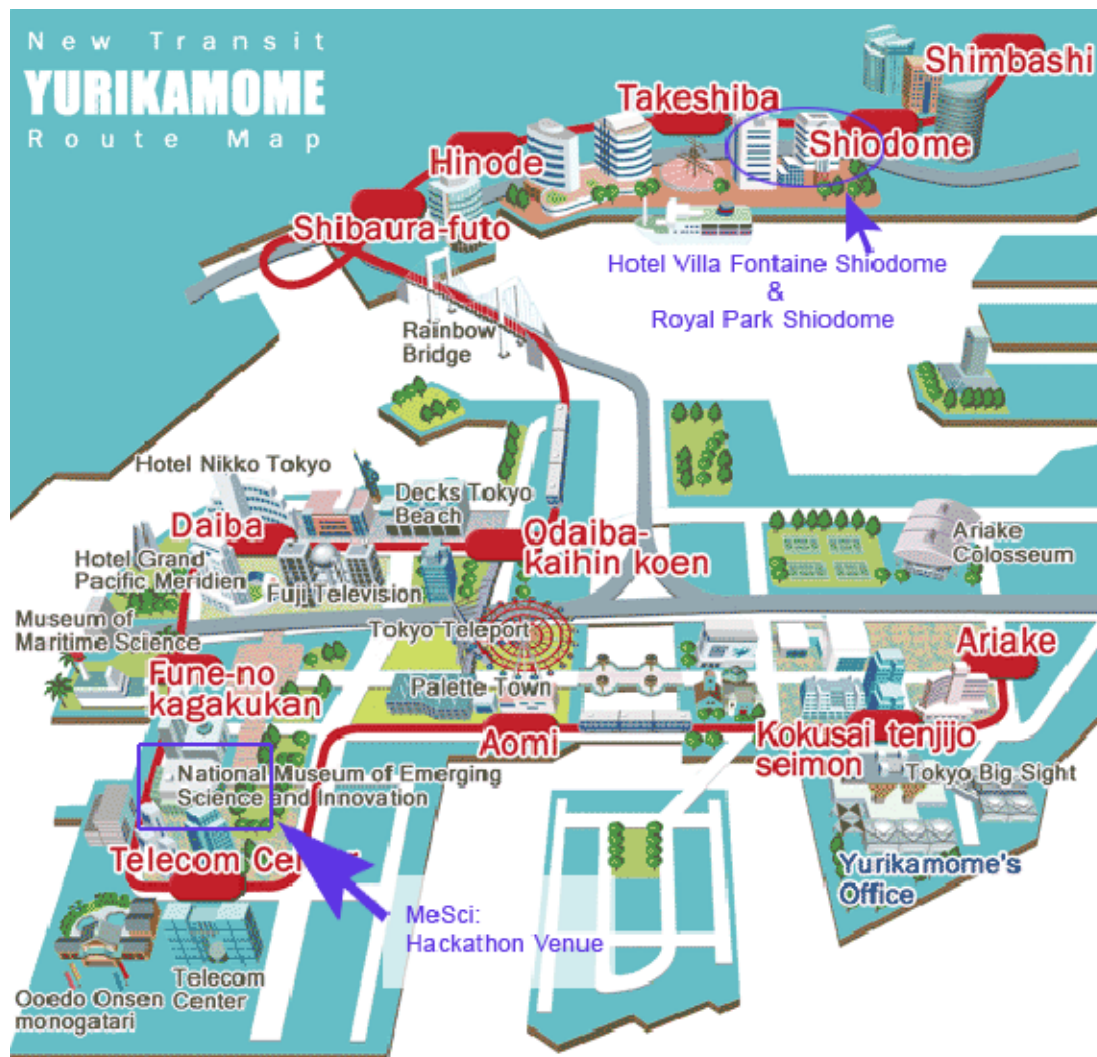

## Directions from Hotel Villa Fontaine Shiodome to MeSci

- The map below shows the respective locations of the hotel and the conference venue.

Starting from the hotel --

- **At Shiodome Station:**

- The station is located at the Shiodome building.
  - When leaving the hotel to go to the Shiodome Station, go **UP** the escalator. The station is one floor above the ground level.

ticket gate at Shiodome station

- Take the **Yurikamome Line** train from **Shiodome Station** to **Fune-no-Kagakukan Station** -- a 15 minute train ride.

platform

get on the train "to Ariake"

the hotel is this way

- At Fune-no-Kagakukan Station:

ad board for MeSci

ticket gate (from the outside)

turn right to the bridge

- After you leave the station, it is a 5-minute walk to the Museum.

Cross this bridge.

Now turn to the right.