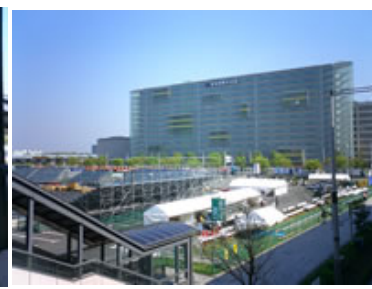

- At Fune-no-Kagakukan Station:

ad board for MeSci

ticket gate (from the outside)

turn right to the bridge

- After you leave the station, it is a 5-minute walk to the Museum.

Cross this bridge.

Now turn to the right.